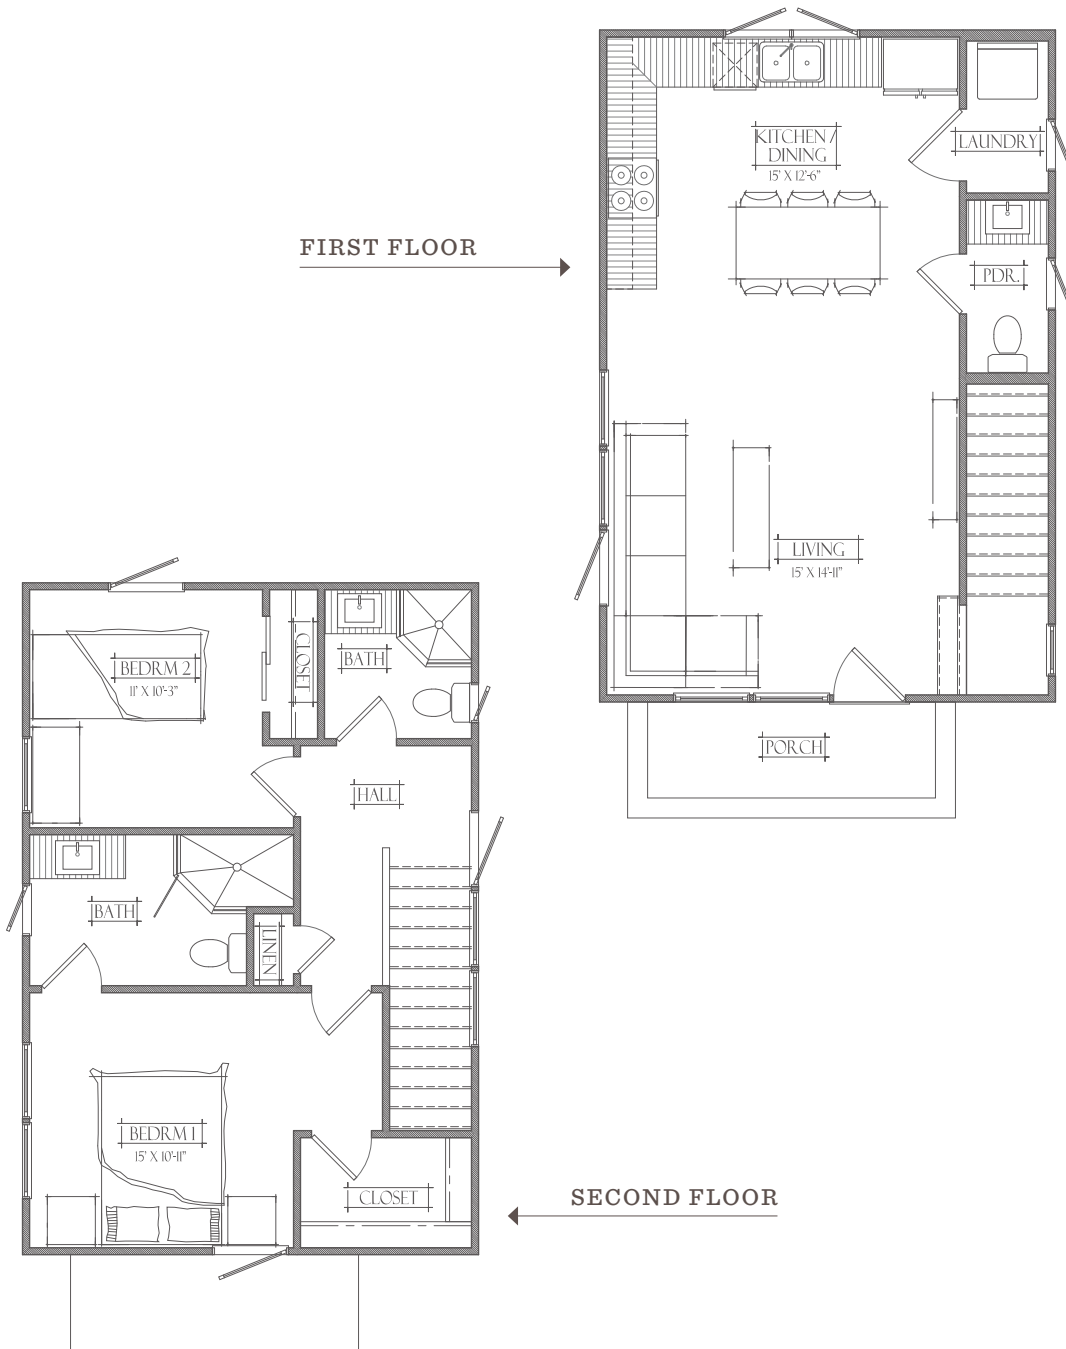

THE SHOOTER

4502 SUMMEY STREET A

\$284,900 | 1,059 SF

COMMUNITY FEATURES

- Park Circle in your backyard
- Smart, green design
- Grand trees, pocket parks, central outdoor spaces, bocce courts and The Barn
- Amenities to make you smile
- Walkable neighborhood restaurants and retail

COMMON AREA FINISHES

MASTER BATH FINISHES

KITCHEN FINISHES

THE SHOOTER

All rights reserved. All information is believed to be accurate but is not warranted. These materials and the features and amenities described and depicted herein are based upon current development plans, which are subject to change without notice. Artist's renderings are for demonstration purposes only.